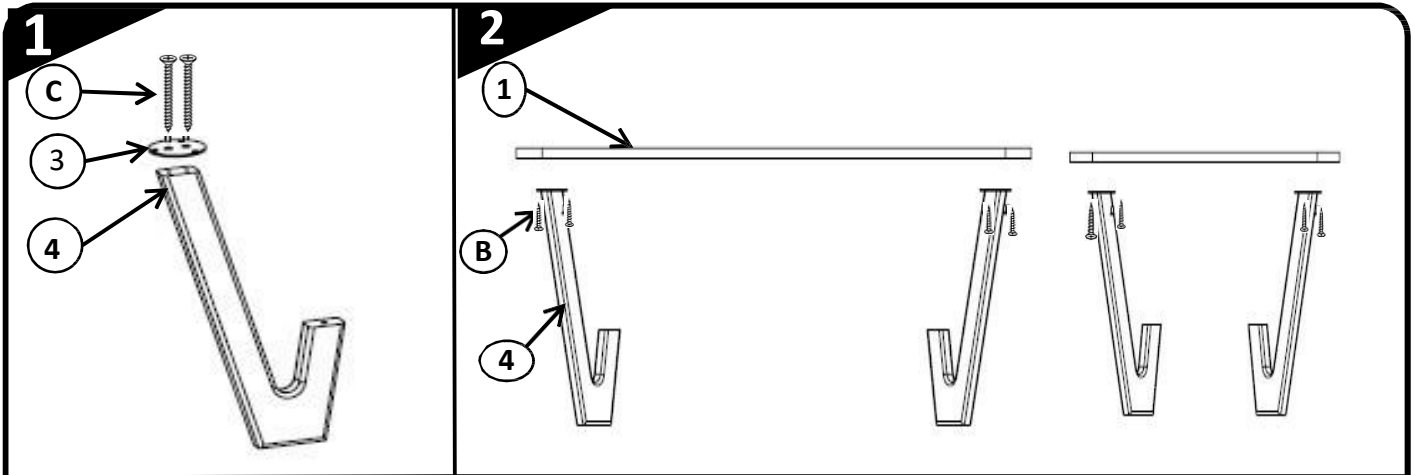

English

CTWG

ASSEMBLY INSTRUCTION

Thanks for purchasing one of our products, please read carefully the assembly instructions before installation (Attention: Do not tighten the screws before all screws are in place).

GUDDSMITH

• PARTS LIST

ITEMS LIST		QTY
1	TOP PANEL	1 PC
2	BOTTOM PANEL	1 PC
3	FLANGE	4PC
4	WOODEN LEG	4PC

• SCREW LIST

HARDWARE			
A	M5 X 32 SCREW		8 PCS
B	M5X 13 SCREW		12PCS
C	ALLEN M6 X 30 SCREW		4 PCS
D	ALLEN KEY 4 MM		1 PCS