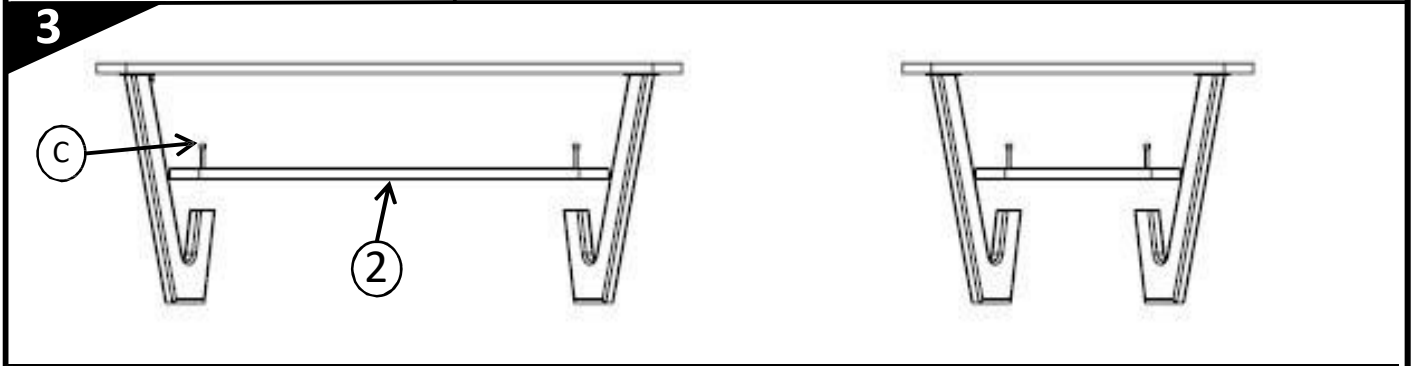

GUDDSMITH

• PARTS LIST

ITEMS LIST		QTY
1	TOP PANEL	1 PC
2	BOTTOM PANEL	1 PC
3	FLANGE	4PC
4	WOODEN LEG	4PC

• SCREW LIST

HARDWARE			
A	M5 X 32 SCREW		8 PCS
B	M5X 13 SCREW		12PCS
C	ALLEN M6 X 30 SCREW		4 PCS
D	ALLEN KEY 4 MM		1 PCS