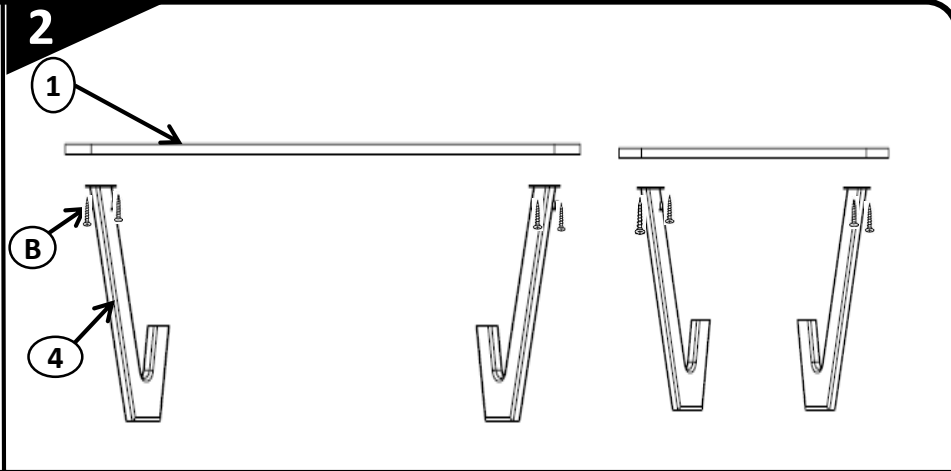

• PARTS LIST

ITEMS LIST		QTY
1	TOP PANEL	1 PC
2	BOTTOM PANEL	1 PC
3	FLANGE	4PC
4	WOODEN LEG	4PC

• SCREW LIST

HARDWARE		
A	M5 X 32 SCREW 	8 PCS
B	M5X 13 SCREW 	12PCS
C	ALLEN M6 X 30 SCREW 	4 PCS
D	ALLEN KEY 4 MM	1 PCS