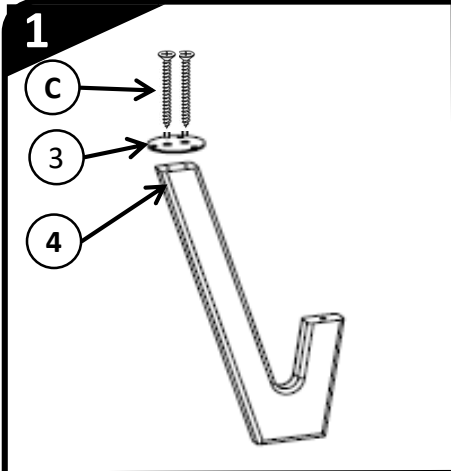

• PARTS LIST

ITEMS LIST		QTY
1	TOP PANEL	1 PC
2	BOTTOM PANEL	1 PC
3	FLANGE	4PC
4	WOODEN LEG	4PC

• SCREW LIST

HARDWARE		
A	M5 X 32 SCREW 	8 PCS
B	M5X 13 SCREW 	12PCS
C	ALLEN M6 X 30 SCREW 	4 PCS
D	ALLEN KEY 4 MM	1 PCS