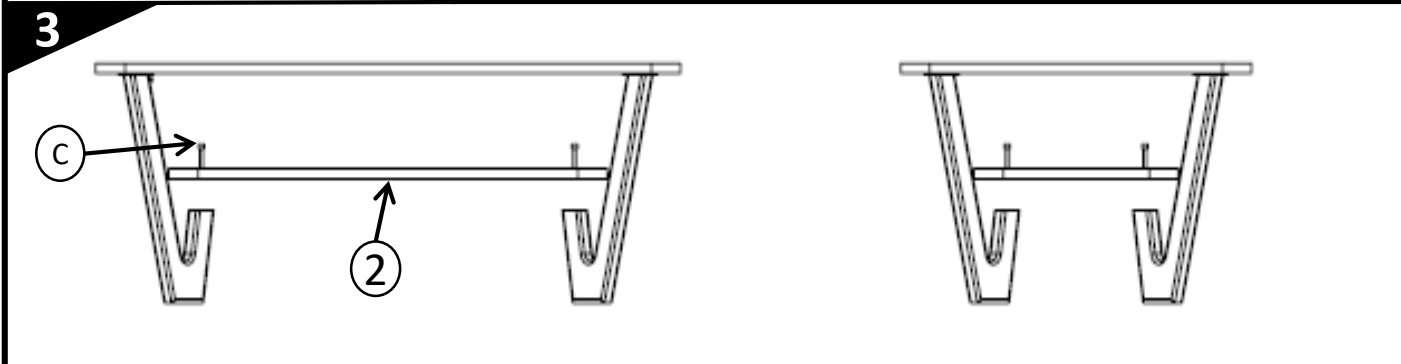

• PARTS LIST

ITEMS LIST		QTY
1	TOP PANEL	1 PC
2	BOTTOM PANEL	1 PC
3	FLANGE	4PC
4	WOODEN LEG	4PC

• SCREW LIST

HARDWARE		
A	M5 X 32 SCREW 	8 PCS
B	M5X 13 SCREW 	12PCS
C	ALLEN M6 X 30 SCREW 	4 PCS
D	ALLEN KEY 4 MM	1 PCS