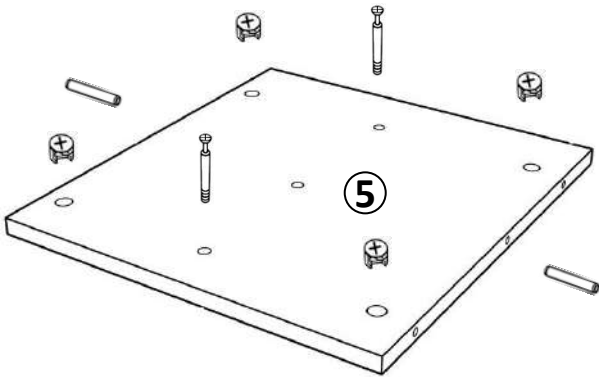

1	TOP PANEL	1
2	BOTTOM PANEL	1
3	FRONT SIDE LH	1
4	FRONT SIDE RH	1
5	CV	1
6	LH FIXED SHELF	1

● SCREW LIST

HARDWARE			
A	MINIFIX A1 	A2 	16
B	DOWEL 		8
C	LEVLER 		5

6x40 MM BOLTS INSTALLATION AS BELOW

1

● SCREW LIST

A2	6 X 40	X6
----	--------	----

2

● SCREW LIST

B	8 X 40 MM	X2
A1	8 X 40 MM	X4
C	10MM	X5

3

4

● SCREW LIST

A2	6 X 40 MM	X2
B	8 X 40 MM	X4
A1	8 X 40 MM	X8

5

6

● SCREW LIST

A2	6 X 40 MM	X2	
B	8 X 40 MM	X4	
A1	8 X 40 MM	X8	

7

● SCREW LIST

A2	6 X 40 MM	X4	
B	8 X 40 MM	X2	
A1	8 X 40 MM	X4	

8