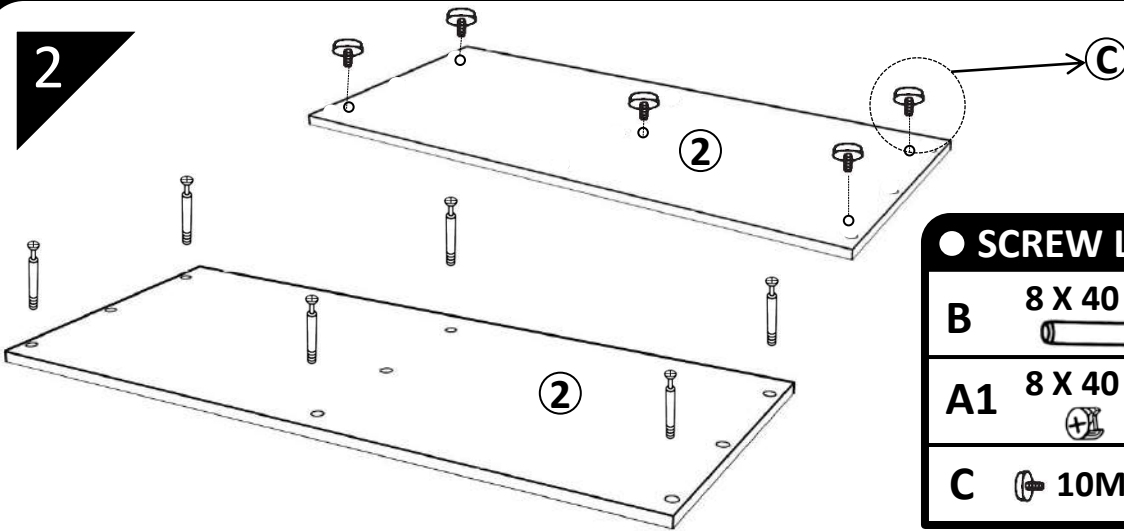

1	TOP PANEL	1
2	BOTTOM PANEL	1
3	FRONT SIDE LH	1
4	FRONT SIDE RH	1
5	CV	1
6	LH FIXED SHELF	1

● SCREW LIST

HARDWARE			
A	MINIFIX A1 	A2 	16
B	DOWEL 		8
C	LEVLER 		5

6x40 MM BOLTS INSTALLATION AS BELOW

1

● SCREW LIST

A2	6 X 40	X6
----	--------	----

2

● SCREW LIST

B	8 X 40 MM	X2
A1	8 X 40 MM	X4
C	10MM	X5

3

4

● SCREW LIST

A2	6 X 40 MM	X2
B	8 X 40 MM	X4
A1	8 X 40 MM	X8