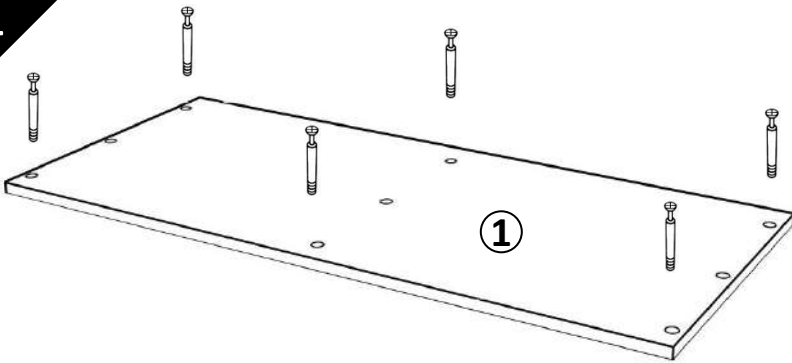

1	TOP PANEL	1
2	BOTTOM PANEL	1
3	FRONT SIDE LH	1
4	FRONT SIDE RH	1
5	CV	1
6	LH FIXED SHELF	1

● SCREW LIST

HARDWARE			
A	MINIFIX A1 	A2 	16
B	DOWEL 		8
C	LEVLER 		5

6x40 MM BOLTS INSTALLATION AS BELOW

1

● SCREW LIST

A2	6 X 40	X6
----	--------	----

2

● SCREW LIST

B	8 X 40 MM	X2
A1	8 X 40 MM	X4
C	10MM	X5

3

4

● SCREW LIST

A2	6 X 40 MM	X2
B	8 X 40 MM	X4
A1	8 X 40 MM	X8