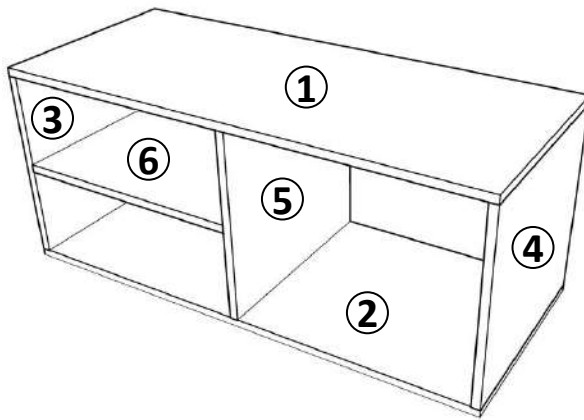

1	TOP PANEL	1
2	BOTTOM PANEL	1
3	FRONT SIDE LH	1
4	FRONT SIDE RH	1
5	CV	1
6	LH FIXED SHELF	1

● SCREW LIST

HARDWARE			
A	MINIFIX A1 	A2 	16
B	DOWEL 		8
C	LEVLER 		5

6x40 MM BOLTS INSTALLATION AS BELOW

1

● SCREW LIST