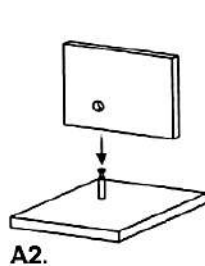

1	TOP PANEL	1
2	BOTTOM PANEL	1
3	FRONT SIDE LH	1
4	FRONT SIDE RH	1
5	CV	1
6	LH FIXED SHELF	1

● SCREW LIST

HARDWARE			
A	MINIFIX A1 	A2 	16
B	DOWEL 		8
C	LEVLER 		5

6x40 MM BOLTS INSTALLATION AS BELOW

1

● SCREW LIST