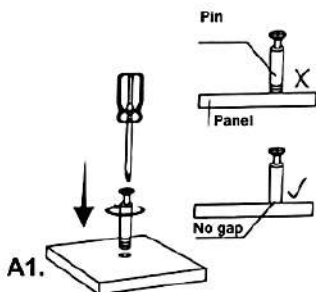

1	TOP PANEL	1
2	BOTTOM PANEL	1
3	FRONT SIDE LH	1
4	FRONT SIDE RH	1
5	CV	1
6	LH FIXED SHELF	1

● SCREW LIST

HARDWARE			
A	MINIFIX A1 	A2 	16
B	DOWEL 		8
C	LEVLER 		5

6x40 MM BOLTS INSTALLATION AS BELOW

1

● SCREW LIST