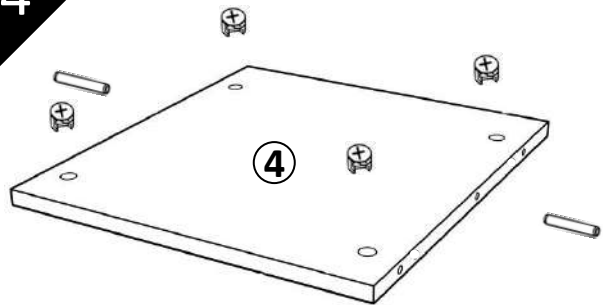

1	TOP PANEL	1
2	BOTTOM PANEL	1
3	FRONT SIDE LH	1
4	FRONT SIDE RH	1
5	CV	1
6	LH FIXED SHELF	1

● SCREW LIST

HARDWARE			
A	MINIFIX A1 	A2 	16
B	DOWEL 		8
C	LEVLER 		5

6x40 MM BOLTS INSTALLATION AS BELOW

1

● SCREW LIST

A2	6 X 40	X6
----	--------	----

2

● SCREW LIST

B	8 X 40 MM	X2
A1	8 X 40 MM	X4
C	10MM	X5

3

4

● SCREW LIST

A2	6 X 40 MM	X2
B	8 X 40 MM	X4
A1	8 X 40 MM	X8

5

6

● SCREW LIST

A2	6 X 40 MM	X2	
B	8 X 40 MM	X4	
A1	8 X 40 MM	X8	

7

● SCREW LIST

A2	6 X 40 MM	X4	
B	8 X 40 MM	X2	
A1	8 X 40 MM	X4	

8