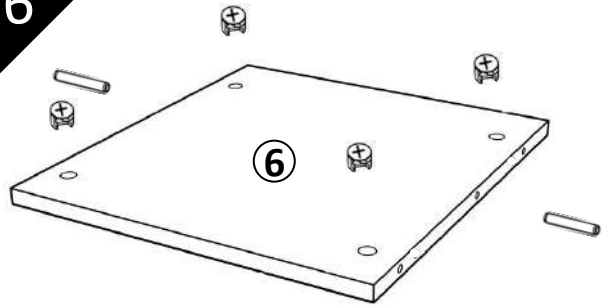

1	TOP PANEL	1
2	BOTTOM PANEL	1
3	FRONT SIDE LH	1
4	FRONT SIDE RH	1
5	CV	1
6	LH FIXED SHELF	1

● SCREW LIST

HARDWARE			
A	MINIFIX A1 	A2 	16
B	DOWEL 		8
C	LEVLER 		5

6x40 MM BOLTS INSTALLATION AS BELOW

1

● SCREW LIST

A2	6 X 40	X6
----	--------	----

2

● SCREW LIST

B	8 X 40 MM	X2
A1	8 X 40 MM	X4
C	10MM	X5

3

4

● SCREW LIST

A2	6 X 40 MM	X2
B	8 X 40 MM	X4
A1	8 X 40 MM	X8

5

6

● SCREW LIST

A2	6 X 40 MM	X2	
B	8 X 40 MM	X4	
A1	8 X 40 MM	X8	

7

● SCREW LIST

A2	6 X 40 MM	X4	
B	8 X 40 MM	X2	
A1	8 X 40 MM	X4	

8