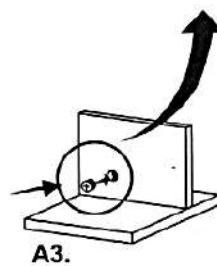

1	TOP PANEL	1
2	BOTTOM PANEL	1
3	FRONT SIDE LH	1
4	FRONT SIDE RH	1
5	CV	1
6	LH FIXED SHELF	1

● SCREW LIST

HARDWARE			
A	MINIFIX A1 	A2 	16
B	DOWEL 		8
C	LEVLER 		5

6x40 MM BOLTS INSTALLATION AS BELOW

1

● SCREW LIST