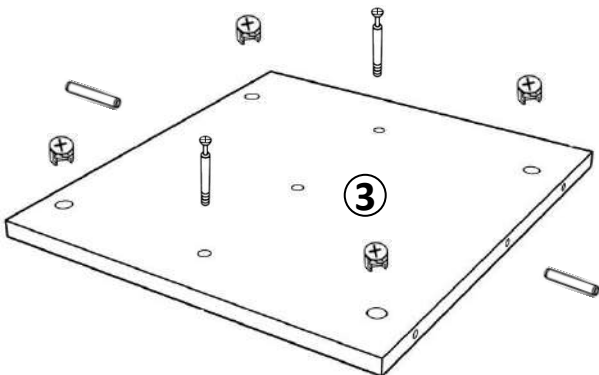

1	TOP PANEL	1
2	BOTTOM PANEL	1
3	FRONT SIDE LH	1
4	FRONT SIDE RH	1
5	CV	1
6	LH FIXED SHELF	1

● SCREW LIST

HARDWARE			
A	MINIFIX A1 	A2 	16
B	DOWEL 		8
C	LEVLER 		5

6x40 MM BOLTS INSTALLATION AS BELOW

1

● SCREW LIST

A2	6 X 40	X6
----	--------	----

2

● SCREW LIST

B	8 X 40 MM	X2
A1	8 X 40 MM	X4
C	10MM	X5

3

4

● SCREW LIST

A2	6 X 40 MM	X2
B	8 X 40 MM	X4
A1	8 X 40 MM	X8

5

6

● SCREW LIST

A2	6 X 40 MM	X2	
B	8 X 40 MM	X4	
A1	8 X 40 MM	X8	

7

● SCREW LIST

A2	6 X 40 MM	X4	
B	8 X 40 MM	X2	
A1	8 X 40 MM	X4	

8