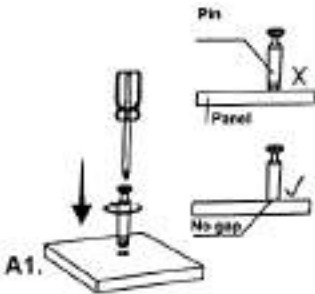

### ● PARTS LIST

1	TOP PANEL	1
2	RH SIDE	1
3	MODESTY	1
4	TOP PANEL	1
5	BOTTOM	1
6	RH SIDE	1
7	LH SIDE	1
8	TOP LH CV	1
9	TOP RH CV	1
10	BACK	1
11	CENTER SUPPORT	1
12	TOP PANEL	1
13	RH SIDE	1
14	LH SIDE	1
15	FIXED SHELF	1
16	BACK PANEL	1

### ● SCREW LIST

HARDWARE				
A	MINIFIX A1		A2 	41
B	DOWEL			9
C	LEVLLER			6

### 6x40 MM BOLTS INSTALLATION AS BELOW

1

• SCREW LIST		
A2	6 X 40 MM	X6
B	8 X 40 MM	X3

2

• SCREW LIST		
A2	6 X 40 MM	X5

3

• SCREW LIST			
A2	6 X 40 MM		X5
B	8 X 40 MM		X3
C	10MM		X2

4