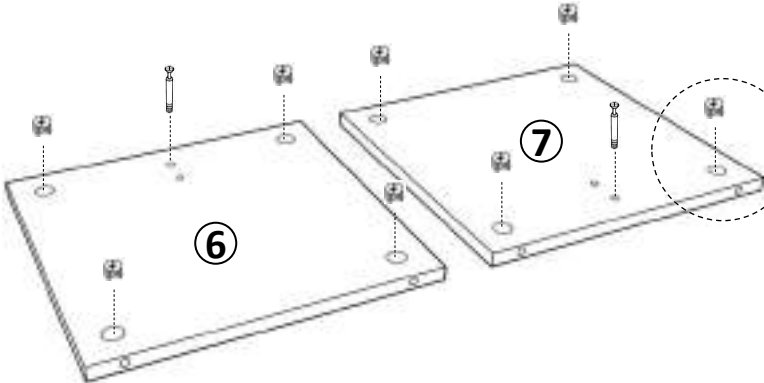

### ● PARTS LIST

1	TOP PANEL	1
2	RH SIDE	1
3	MODESTY	1
4	TOP PANEL	1
5	BOTTOM	1
6	RH SIDE	1
7	LH SIDE	1
8	TOP LH CV	1
9	TOP RH CV	1
10	BACK	1
11	CENTER SUPPORT	1
12	TOP PANEL	1
13	RH SIDE	1
14	LH SIDE	1
15	FIXED SHELF	1
16	BACK PANEL	1

### 6x40 MM BOLTS INSTALLATION AS BELOW

1

• SCREW LIST		
A2	6 X 40 MM	X6
B	8 X 40 MM	X3

2

• SCREW LIST		
A2	6 X 40 MM	X5

3

• SCREW LIST			
A2	6 X 40 MM		X5
B	8 X 40 MM		X3
C	10MM		X2

4

• SCREW LIST			
A1	8 X 40 MM		X5

5

• SCREW LIST			
A1	8 X 40 MM		X4
B	8 X 40 MM		X2

6

• SCREW LIST			
A1	8 X 40 MM		X4
B	8 X 40 MM		X2
A2	6 X 40 MM		X2

7

• SCREW LIST

A2 6 X 40 MM X2

A1 8 X 40 MM X8

8

• SCREW LIST

A2 6 X 40 MM X2

9

• SCREW LIST

A2 6 X 40 MM X4

A1 8 X 40 MM X2