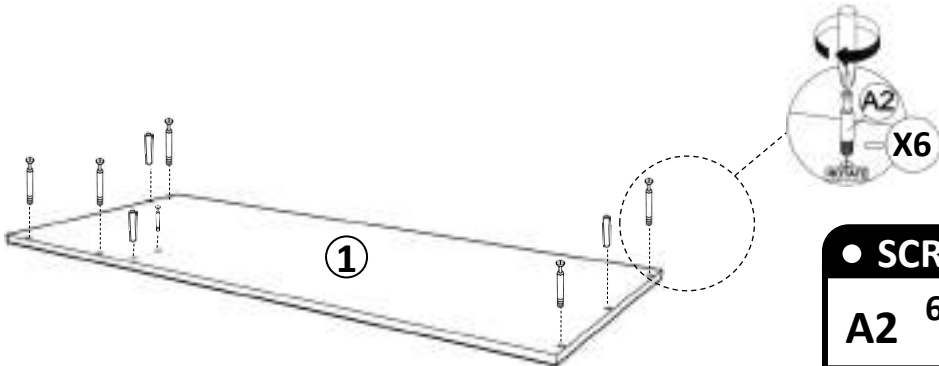

### ● PARTS LIST

1	TOP PANEL	1
2	RH SIDE	1
3	MODESTY	1
4	TOP PANEL	1
5	BOTTOM	1
6	RH SIDE	1
7	LH SIDE	1
8	TOP LH CV	1
9	TOP RH CV	1
10	BACK	1
11	CENTER SUPPORT	1
12	TOP PANEL	1
13	RH SIDE	1
14	LH SIDE	1
15	FIXED SHELF	1
16	BACK PANEL	1

### ● SCREW LIST

HARDWARE				
A	MINIFIX A1		A2 	41
B	DOWEL			9
C	LEVLLER			6

### 6x40 MM BOLTS INSTALLATION AS BELOW

1

• SCREW LIST		
A2	6 X 40 MM	X6
B	8 X 40 MM	X3

2

• SCREW LIST		
A2	6 X 40 MM	X5

3

• SCREW LIST			
A2	6 X 40 MM		X5
B	8 X 40 MM		X3
C	10MM		X2

4

• SCREW LIST			
A1	8 X 40 MM		X5

5

• SCREW LIST			
A1	8 X 40 MM		X4
B	8 X 40 MM		X2

6

• SCREW LIST			
A1	8 X 40 MM		X4
B	8 X 40 MM		X2
A2	6 X 40 MM		X2

7

• SCREW LIST

A2 6 X 40 MM X2