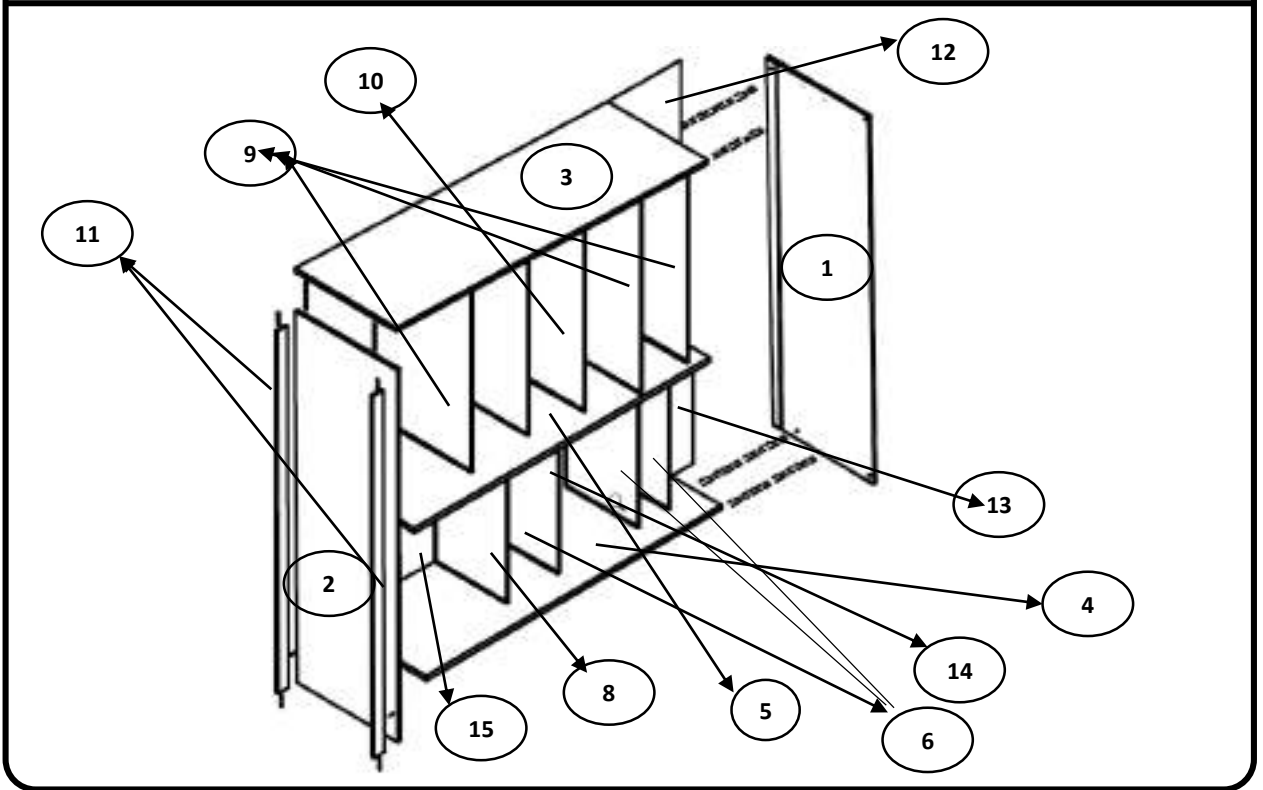

• PARTS LIST

SL NO	ITEMS LIST	QTY
1	TOP PANEL	1
2	BOTTOM PANEL	1
3	SIDE LH	1
4	SIDE RH	1
5	CV	1
6	RH FIXED SHELF	3
7	SHUTTER	2
8	RH MIDDLE SHELF	1
9	LH SHELF	4
10	LH SHELF LOCKER	1

11	SKIRTING	2
12	BACK PANEL-SIDE	1
13	BACK PANEL -TOP	1
14	BACK PANEL-MIDDLE	1
15	BACK PANEL-BOTTOM	1
16	LH DRAWER SIDE	1
17	RH DRAWER SIDE	1
18	DRAWER BACK	1
19	BOTTOM	1
20	DRAWER FASCIA	1

O	DRAWER LOCKER	1NOS
P	SCREW 6X16	8NOS
M	ALLEN KEY M4	1NOS
N	HINGE SCREW	36 NOS

6x40 MM BOLTS INSTALLATION AS BELOW

GUDSMITH