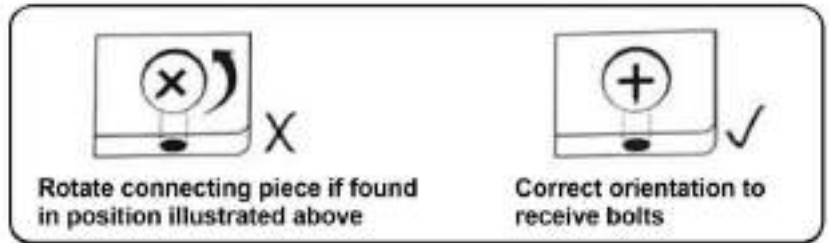

6x40 MM BOLTS INSTALLATION AS BELOW