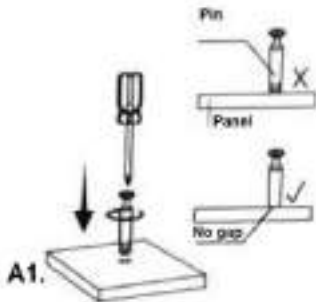

6x40 MM BOLTS INSTALLATION AS BELOW