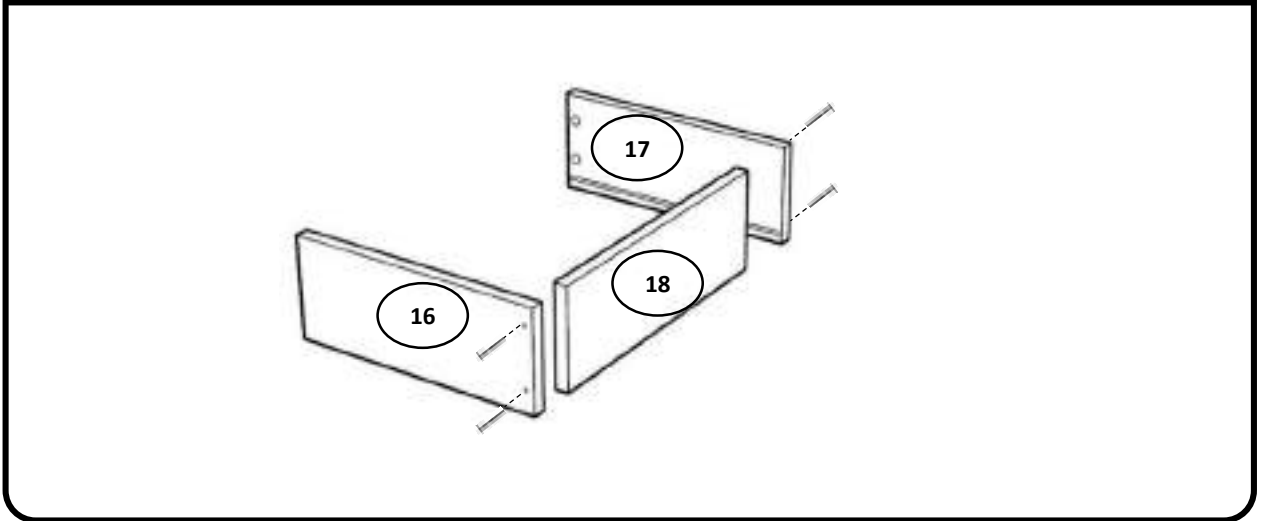

O	DRAWER LOCKER	1NOS
P	SCREW 6X16	8NOS
M	ALLEN KEY M4	1NOS
N	HINGE SCREW	36 NOS

6x40 MM BOLTS INSTALLATION AS BELOW

GUDSMITH