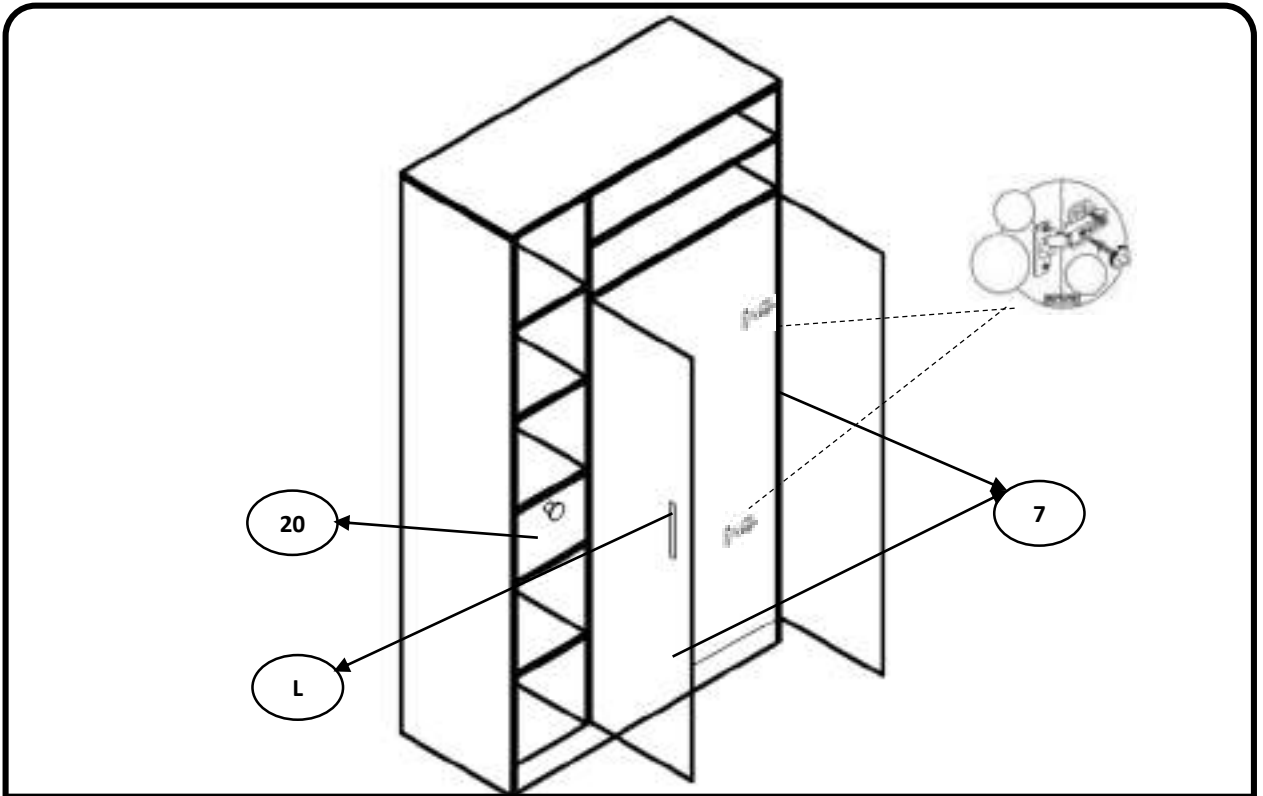

O	DRAWER LOCKER	1NOS
P	SCREW 6X16	8NOS
M	ALLEN KEY M4	1NOS
N	HINGE SCREW	36 NOS

6x40 MM BOLTS INSTALLATION AS BELOW

GUDSMITH