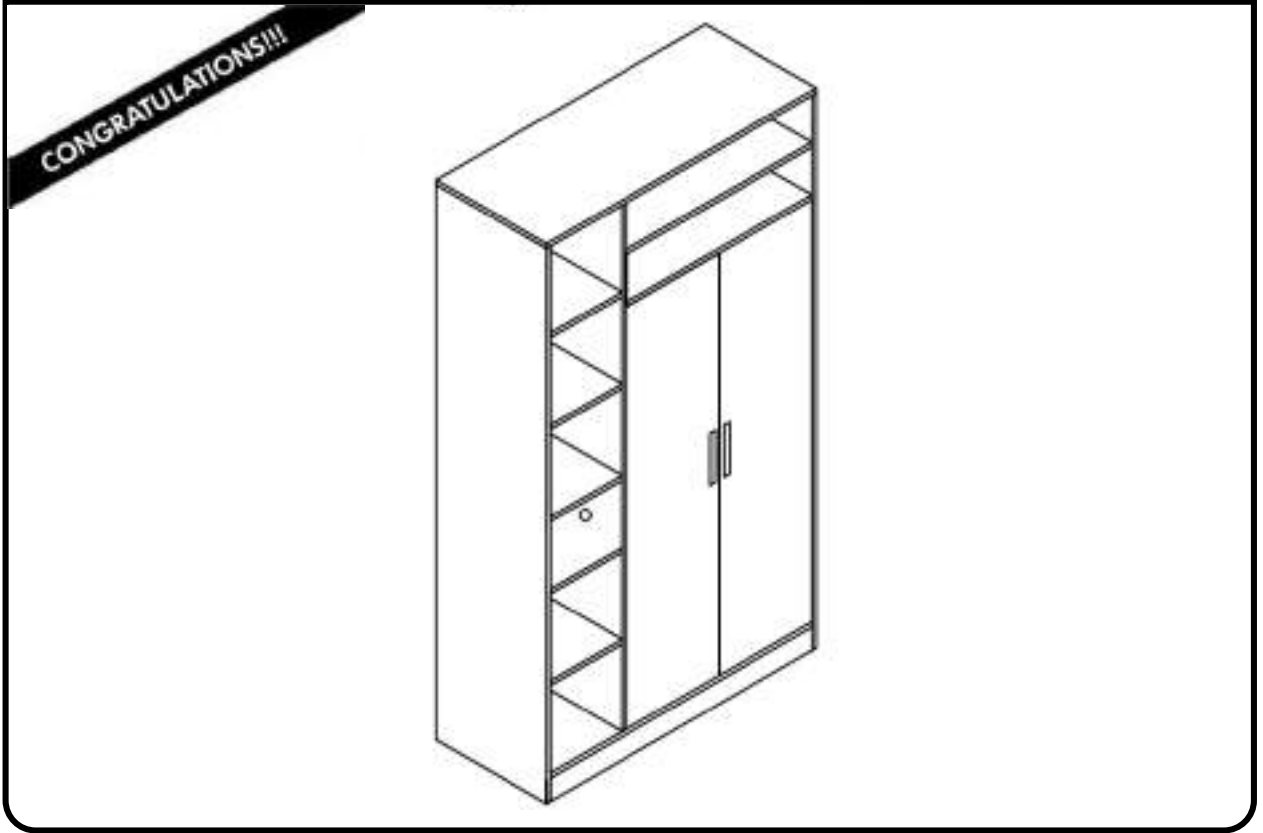

O	DRAWER LOCKER	1NOS
P	SCREW 6X16	8NOS
M	ALLEN KEY M4	1NOS
N	HINGE SCREW	36 NOS

6x40 MM BOLTS INSTALLATION AS BELOW

GUDSMITH