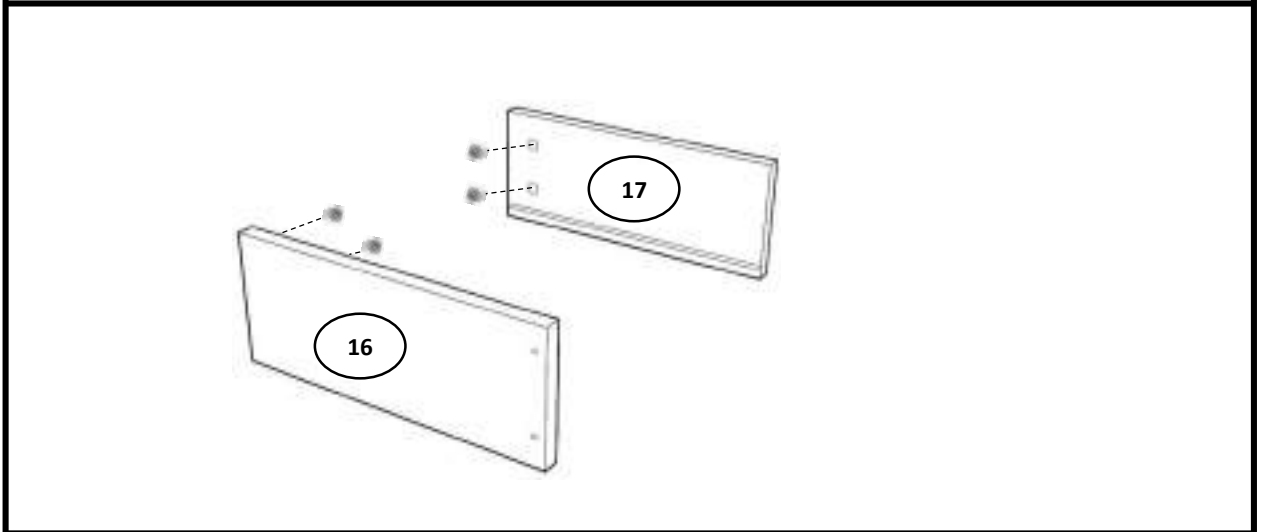

O	DRAWER LOCKER	1NOS
P	SCREW 6X16	8NOS
M	ALLEN KEY M4	1NOS
N	HINGE SCREW	36 NOS

6x40 MM BOLTS INSTALLATION AS BELOW

GUDSMITH