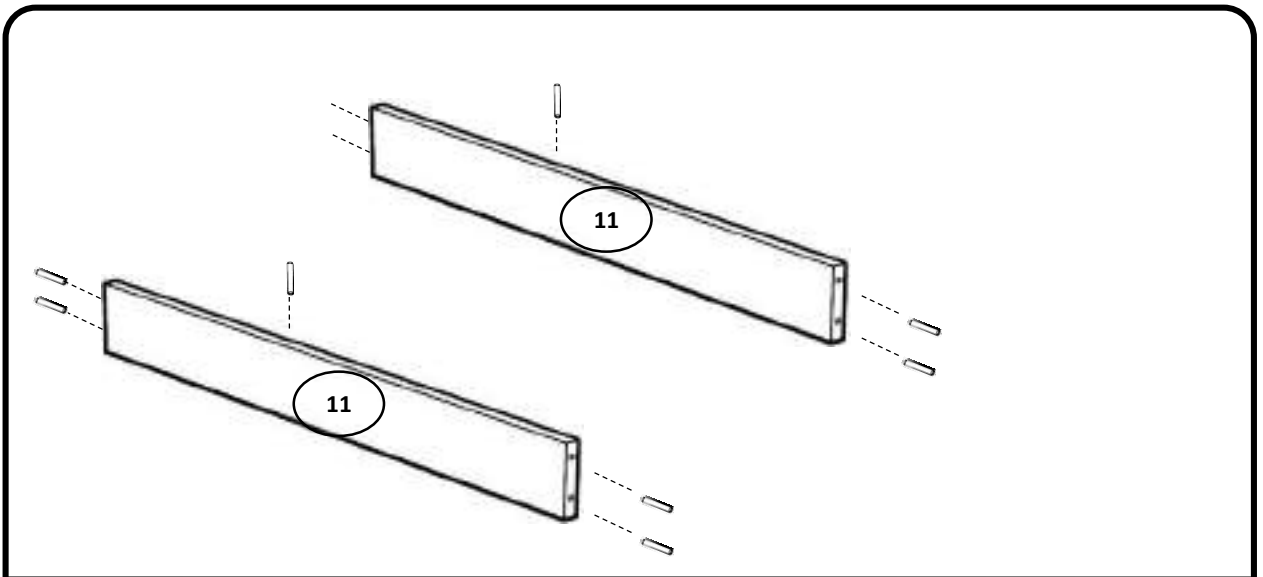

O	DRAWER LOCKER	1NOS
P	SCREW 6X16	8NOS
M	ALLEN KEY M4	1NOS
N	HINGE SCREW	36 NOS

6x40 MM BOLTS INSTALLATION AS BELOW

GUDSMITH