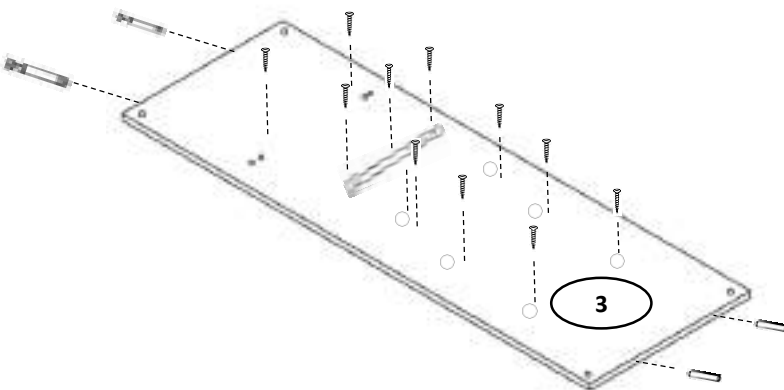

• PARTS LIST

SL NO	ITEMS LIST	QTY
1	TOP PANEL	1
2	BOTTOM PANEL	1
3	SIDE LH	1
4	SIDE RH	1
5	CV	1
6	RH FIXED SHELF	3
7	SHUTTER	2
8	RH MIDDLE SHELF	1
9	LH SHELF	4
10	LH SHELF LOCKER	1

11	SKIRTING	2
12	BACK PANEL-SIDE	1
13	BACK PANEL -TOP	1
14	BACK PANEL-MIDDLE	1
15	BACK PANEL-BOTTOM	1
16	LH DRAWER SIDE	1
17	RH DRAWER SIDE	1
18	DRAWER BACK	1
19	BOTTOM	1
20	DRAWER FASCIA	1

• SCREW LIST

SL NO	HARDAWER	QTY
A	MINI FIX 	52SET
B	M8X40 DOWELS 	38NOS
C	M6X32 SCREW 	4PCS
D	M5X13 SCREW 	12PCS
E	350MM BMC 	1SET
F	16 CRANK HINGES 	3SET
I	DOOR STOPPER 	2NOS
H	HANGER ROD	1NOS
J	HANGERS HOLDER	2NOS
L	WODDEN KNOB	3NOS

O	DRAWER LOCKER	1NOS
P	SCREW 6X16	8NOS
M	ALLEN KEY M4	1NOS
N	HINGE SCREW	36 NOS

6x40 MM BOLTS INSTALLATION AS BELOW

GUDSMITH