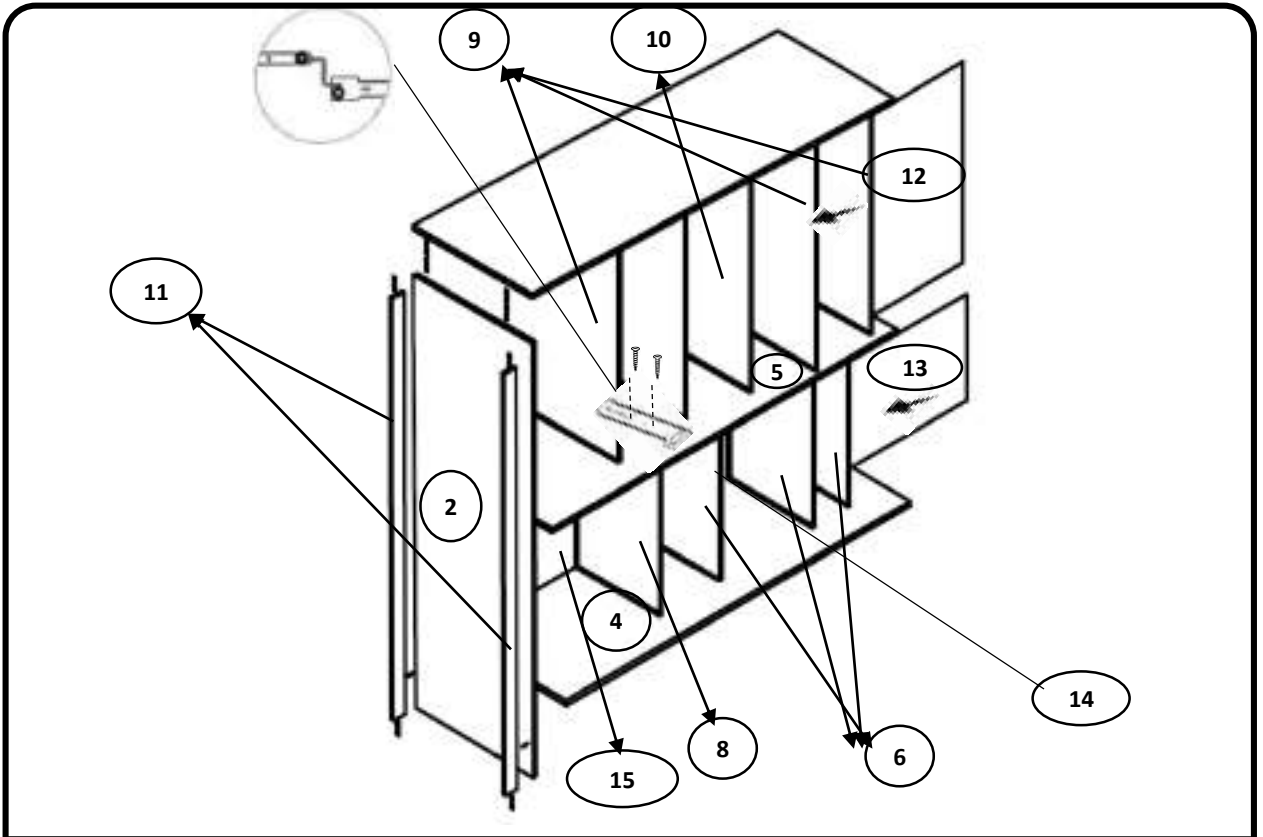

O	DRAWER LOCKER	1NOS
P	SCREW 6X16	8NOS
M	ALLEN KEY M4	1NOS
N	HINGE SCREW	36 NOS

6x40 MM BOLTS INSTALLATION AS BELOW

GUDSMITH