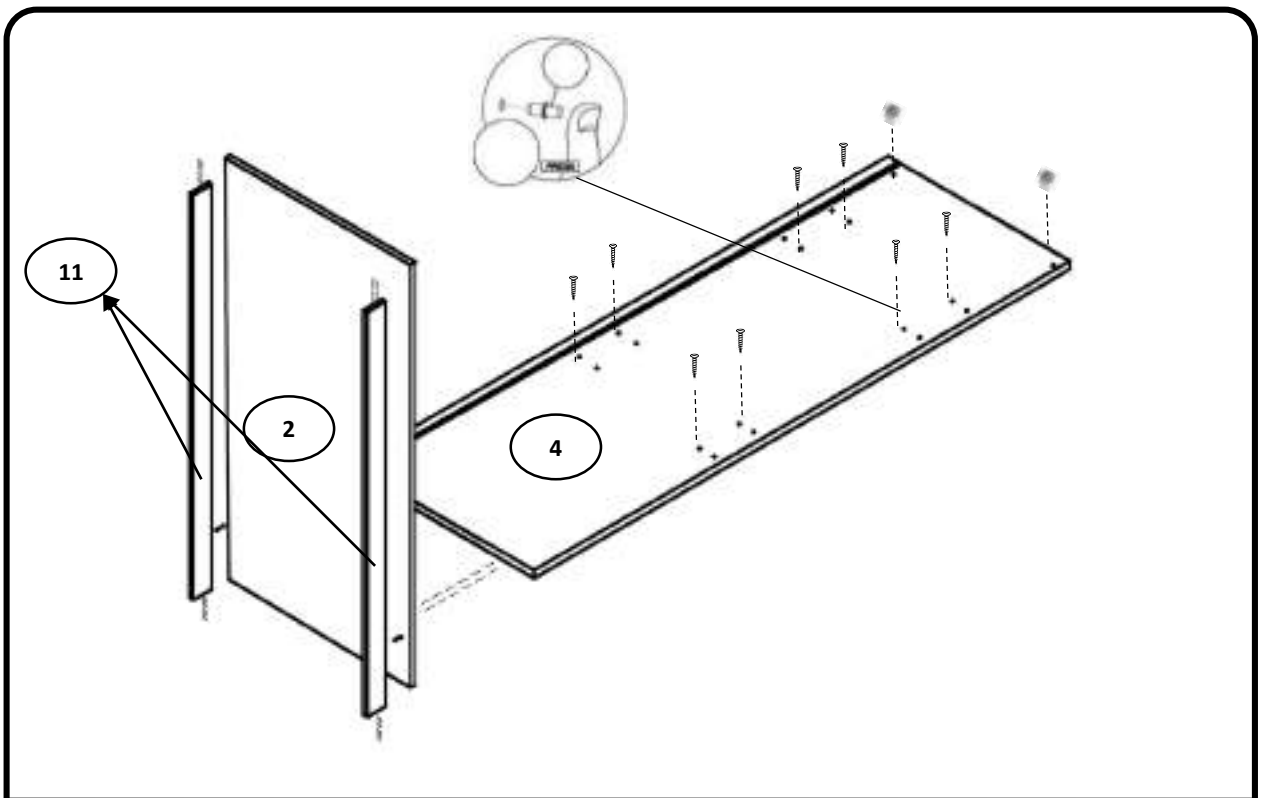

O	DRAWER LOCKER	1NOS
P	SCREW 6X16	8NOS
M	ALLEN KEY M4	1NOS
N	HINGE SCREW	36 NOS

6x40 MM BOLTS INSTALLATION AS BELOW

GUDSMITH