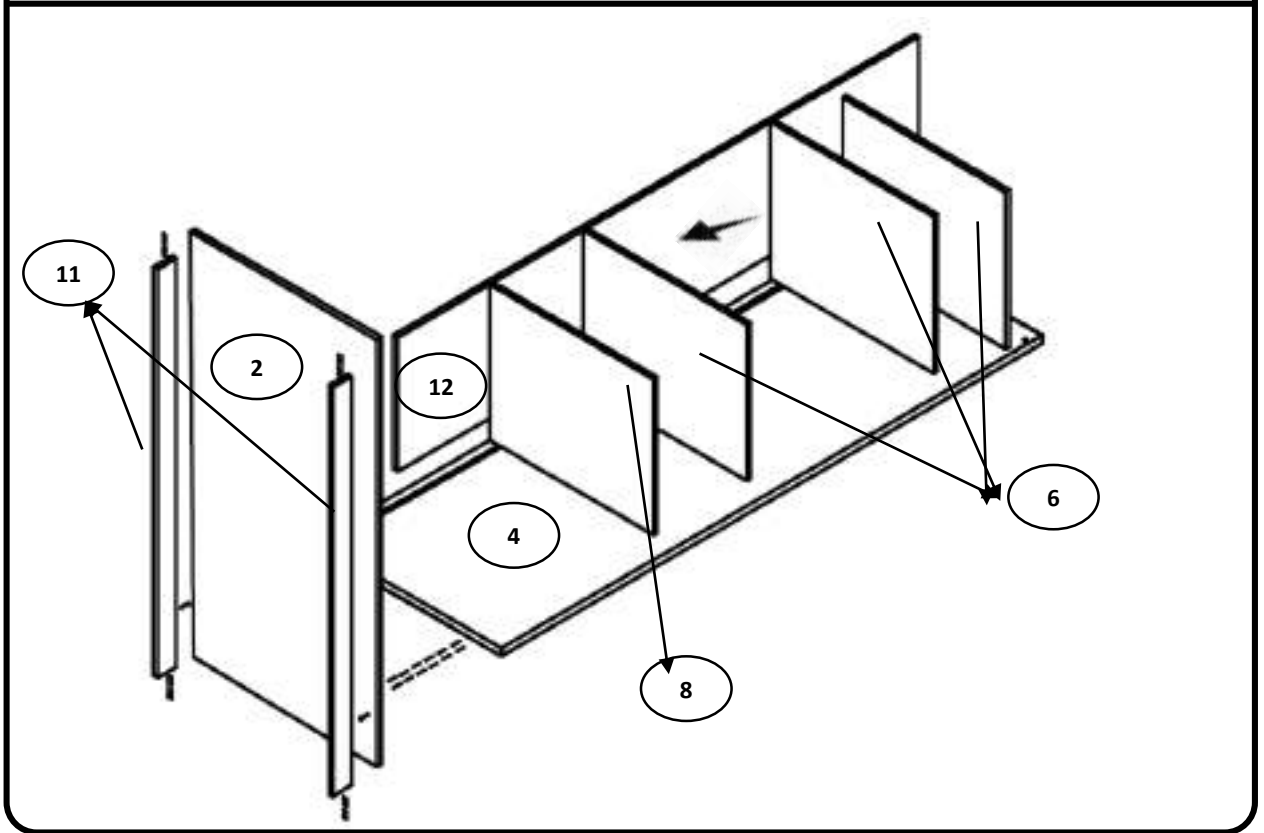

O	DRAWER LOCKER	1NOS
P	SCREW 6X16	8NOS
M	ALLEN KEY M4	1NOS
N	HINGE SCREW	36 NOS

6x40 MM BOLTS INSTALLATION AS BELOW

GUDSMITH