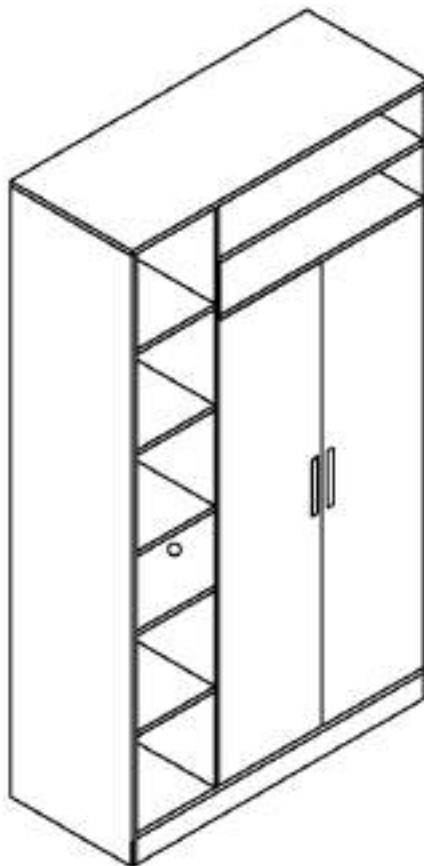

W2B

ASSEMBLY INSTRUCTION

Thanks for purchasing one of our products, please read carefully the assembly instructions before installation (Attention: Do not tighten the screws before all screws are in place).

• PARTS LIST

SL NO	ITEMS LIST	QTY
1	TOP PANEL	1
2	BOTTOM PANEL	1
3	SIDE LH	1
4	SIDE RH	1
5	CV	1
6	RH FIXED SHELF	3
7	SHUTTER	2
8	RH MIDDLE SHELF	1
9	LH SHELF	4
10	LH SHELF LOCKER	1

11	SKIRTING	2
12	BACK PANEL-SIDE	1
13	BACK PANEL -TOP	1
14	BACK PANEL-MIDDLE	1
15	BACK PANEL-BOTTOM	1
16	LH DRAWER SIDE	1
17	RH DRAWER SIDE	1
18	DRAWER BACK	1
19	BOTTOM	1
20	DRAWER FASCIA	1