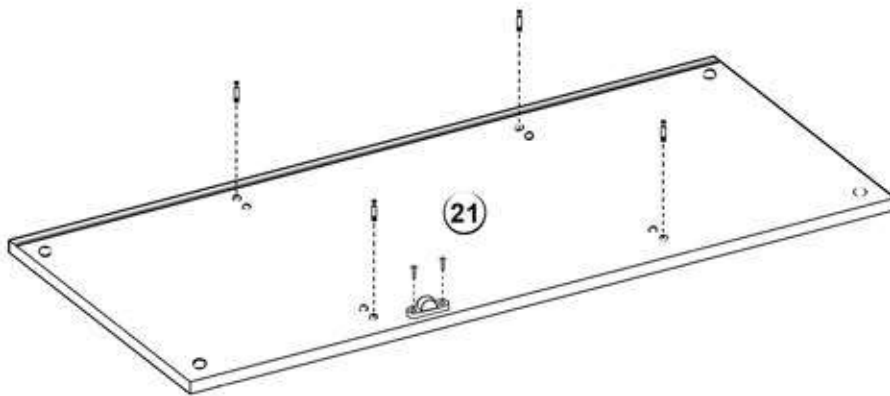

1

• SCREWS

A2 Ø 15 MM

x 4

E 8 x 16 MM

x 2

2