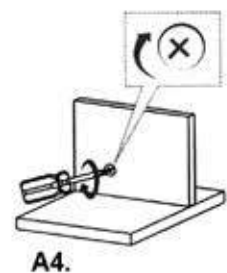

6x40 MM BOLTS INSTALLATION AS BELOW